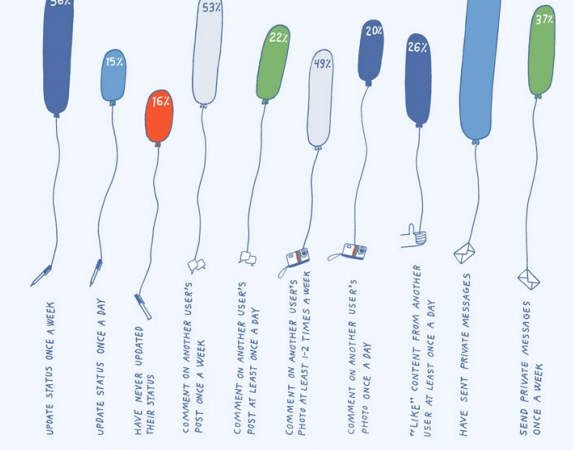

AN Average Day ON facebook.

Your Friends ON facebook.

Engagement WITH The facebook PLATFORM

Daily Engagement BY SOCIAL NETWORKING USERS