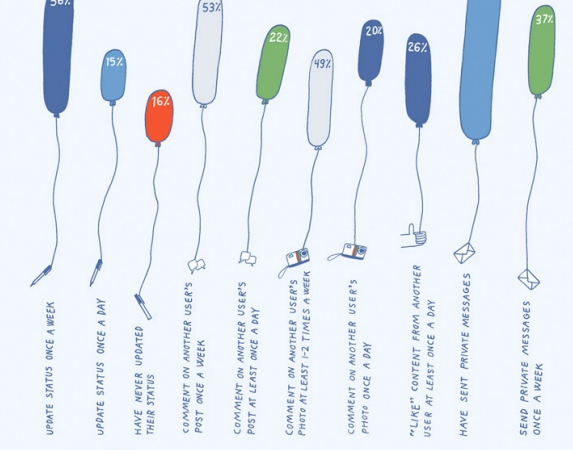

Engagement WITH The facebook PLATFORM