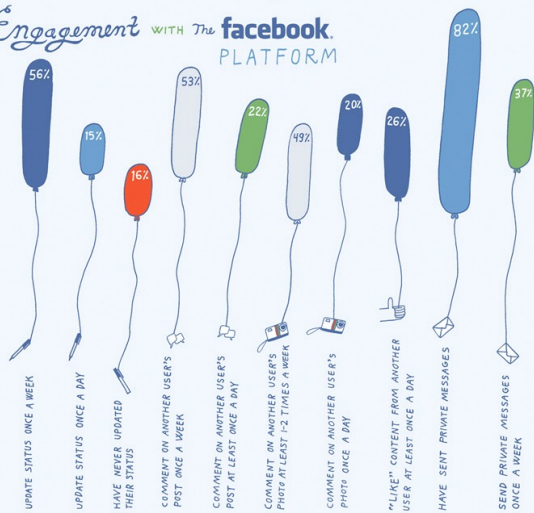

AN Average Day ON facebook.

Your Friends ON facebook.

Engagement WITH The facebook PLATFORM

Daily Engagement BY SOCIAL NETWORKING USERS